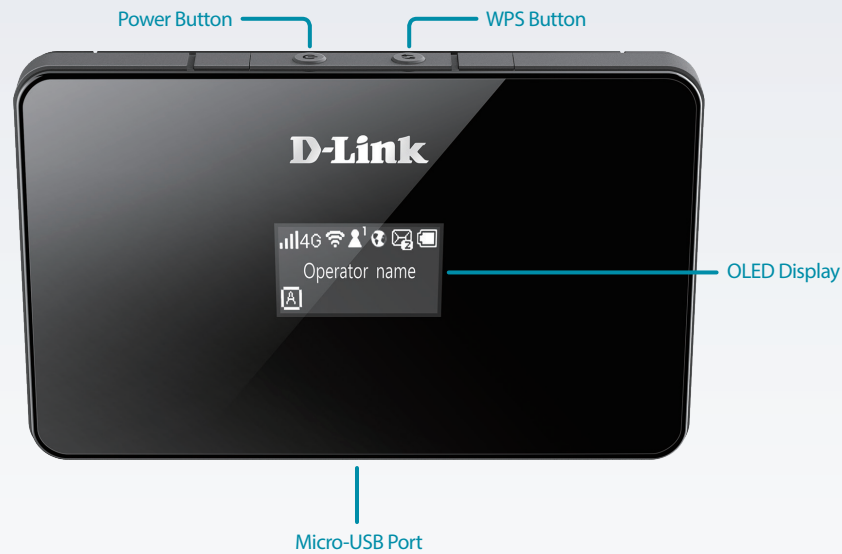

Front View

Technical Specifications

General

Frequency Support¹	• Cat4 LTE bands 1/3/7/8/20/38/40 • UMTS/HSPA+/DC-HSPA+: 900/2100 MHz	• GSM/GPRS/EDGE: 850/900/1800/1900 MHz
Data Throughput²	• LTE up to 150 Mbps down/50 Mbps up • DC-HSPA+ up to 42 Mbps Up/5.76 Mbps Down	• EDGE up to 236.8 Kbps
Security	• WPA/WPA2 PSK Auto (TKIP/AES)	• WPS Push-Button Connection
Advanced Functions	• Built-in firewall • Built-in NAT	• UPnP
Wi-Fi Data Rates²	• Up to 300 Mbps with 802.11n clients • 6/9/11/12/18/24/36/48/54 Mbps in 802.11g mode	• 1/2/5.5/11 Mbps in 802.11b mode

Functionality

Wireless Security Features	• WPA/WPA2 PSK Auto (TKIP/AES)	• WPS Push-Button connection
Firewall	• Network Address Translation (NAT)	
Advanced Features	• L2TP/PPTP/IPSec VPN passthrough • DMZ (Demilitarized Zone) • Port/Application Forwarding • Universal Plug And Play (UPnP)	• IP filter • SMS messaging • USSD support • MicroSD mass storage over USB

Physical

Interfaces	• 802.11n/g/b wireless LAN • Standard Mini-SIM/USIM card slot	• MicroSD card slot • Micro-USB port
Antenna	• 2 x internal cellular antennas (1T2R)	• 2 x internal Wi-Fi antennas