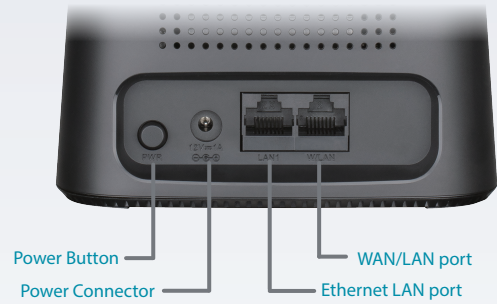

Your Network Setup

Back View

Bottom View

Technical Specifications

General

Frequency Support¹	- LTE Bands: - Release 10, Cat 4: Band 1/3/5/7/8/20/38/40 - Pentaband UMTS/HSPA/HSPA+/DC-HSPA+ - Bands 1/5/8 (850/900/2100)	- Quadband GSM/GPRS/EDGE 850/900/1800/1900
Data Throughput²	- LTE Mode - Downlink: Up to 150 Mbps - Uplink: Up to 50 Mbps	- DC-HSPA Mode - Downlink: Up to 42 Mbps - Uplink: Up to 5.76 Mbps
Standards	- IEEE 802.11n/g/b - IEEE 802.3i	IEEE 802.3u
Wi-Fi Data Rates²	- Up to 300 Mbps with 802.11n clients 6/9/11/12/18/24/36/48/54 Mbps in 802.11g mode	1/2/5.5/11 Mbps in 802.11b mode

Functionality

Wireless Security	64/128-bit WEP (Wired Equivalent Privacy) - WPA & WPA2 (Wi-Fi Protected Access)	WPS (Wi-Fi Protected Setup)
Firewall	Network Address Translation (NAT)	Stateful Packet Inspection (SPI)
Advanced Features	- L2TP/PPTP/IPSec VPN Passthrough - User configurable multi-WAN - Port forwarding	- DMZ (Demilitarized Zone) - MAC filter