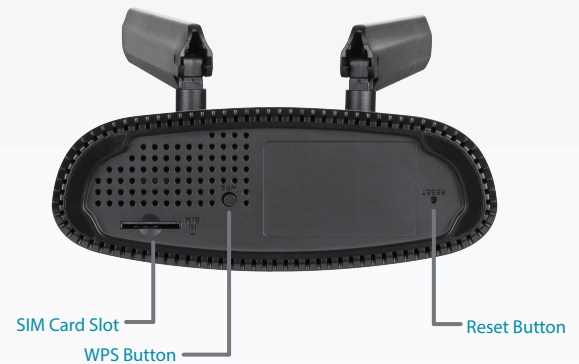

Bottom View

Technical Specifications

General

Frequency Support¹	- LTE Bands: - Release 10, Cat 4: Band 1/3/5/7/8/20/38/40 - Pentaband UMTS/HSPA/HSPA+/DC-HSPA+ - Bands 1/5/8 (850/900/2100)	- Quadband GSM/GPRS/EDGE 850/900/1800/1900
Data Throughput²	- LTE Mode - Downlink: Up to 150 Mbps - Uplink: Up to 50 Mbps	- DC-HSPA Mode - Downlink: Up to 42 Mbps - Uplink: Up to 5.76 Mbps
Standards	- IEEE 802.11n/g/b - IEEE 802.3i	IEEE 802.3u
Wi-Fi Data Rates²	- Up to 300 Mbps with 802.11n clients 6/9/11/12/18/24/36/48/54 Mbps in 802.11g mode	1/2/5.5/11 Mbps in 802.11b mode

Functionality

Wireless Security	64/128-bit WEP (Wired Equivalent Privacy) - WPA & WPA2 (Wi-Fi Protected Access)	WPS (Wi-Fi Protected Setup)
Firewall	Network Address Translation (NAT)	Stateful Packet Inspection (SPI)
Advanced Features	- L2TP/PPTP/IPSec VPN Passthrough - User configurable multi-WAN - Port forwarding	- DMZ (Demilitarized Zone) - MAC filter